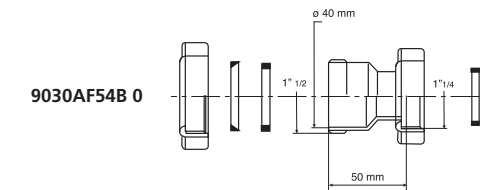

Passepartout®  
femmina - femmina ridotto  
Passepartout®  
female - reduced female

**Materiale:** polipropilene PP  
**Material:** polypropylene PP

**Colore:** bianco  
**Colour:** white

Codice / Code	Descrizione / Description	Euro	Conf./Pack
9020RD54B 0	Femmina 1"1/4 - ø 32 mm, per femmina ridotto 1" - ø 26 mm Female 1"1/4 - ø 32 mm, to reduced female 1" - ø 26 mm		50
9020RD64B 0	Femmina 1"1/2 - ø 40 mm, per femmina ridotto 1"1/4 - ø 32 mm Female 1"1/2 - ø 40 mm, to reduced female 1"1/4 - ø 32 mm		50
9020RD84B 0	Femmina 2" - ø 50 mm, per femmina ridotto 1"1/2 - ø 40 mm Female 2" - ø 50 mm, to reduced female 1"1/2 - ø 40 mm		50
9021RD84B 0	Femmina 2" - ø 50 mm, per femmina ridotto 1"1/4 - ø 32 mm Female 2" - ø 50 mm, to reduced female 1"1/4 - ø 32 mm		50

Codice / Code	Descrizione / Description	Euro	Conf./Pack
9030AF44B 0	Femmina 1"1/4 - ø 32 mm, per attacco da 1" - ø 26 mm Female 1"1/4 - ø 32 mm, for connection 1" - ø 26 mm		50
9030AF54B 0	Femmina 1"1/2 - ø 40 mm, per attacco da 1"1/4 - ø 32 mm Female 1"1/2 - ø 40 mm, for connection 1"1/4		50
9030AF64B 0	Femmina 2" - ø 50 mm, per attacco da 1"1/2 - ø 40 mm Female 2" - ø 50 mm, for connection 1"1/2		50