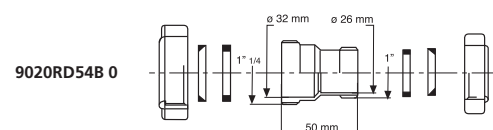

# Passepartout®

Codice / Code	Descrizione / Description	Euro	Conf./Pack
9010AF44B 0	Femmina 1" - ø 26 mm, per femmina 1" - ø 26 mm Female 1" - ø 26 mm to female 1" - ø 26 mm		50
9010AF54B 0	Femmina 1"1/4 - ø 32 mm, per femmina 1"1/4 - ø 32 mm Female 1"1/4 - ø 32 mm to female 1"1/4 - ø 32 mm		50
9010AF64B 0	Femmina 1"1/2 - ø 40 mm, per femmina 1"1/2 - ø 40 mm Female 1"1/2 - ø 40 mm to female 1"1/2 - ø 40 mm		50

Passepartout®  
femmina - femmina ridotto  
Passepartout®  
female - reduced female

**Materiale:** polipropilene PP  
**Material:** polypropylene PP

**Colore:** bianco  
**Colour:** white

Codice / Code	Descrizione / Description	Euro	Conf./Pack
9020RD54B 0	Femmina 1"1/4 - ø 32 mm, per femmina ridotto 1" - ø 26 mm Female 1"1/4 - ø 32 mm, to reduced female 1" - ø 26 mm		50
9020RD64B 0	Femmina 1"1/2 - ø 40 mm, per femmina ridotto 1"1/4 - ø 32 mm Female 1"1/2 - ø 40 mm, to reduced female 1"1/4 - ø 32 mm		50
9020RD84B 0	Femmina 2" - ø 50 mm, per femmina ridotto 1"1/2 - ø 40 mm Female 2" - ø 50 mm, to reduced female 1"1/2 - ø 40 mm		50
9021RD84B 0	Femmina 2" - ø 50 mm, per femmina ridotto 1"1/4 - ø 32 mm Female 2" - ø 50 mm, to reduced female 1"1/4 - ø 32 mm		50