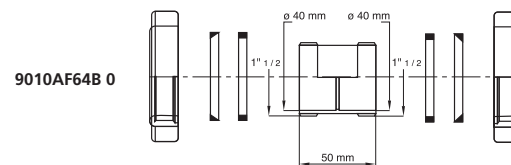

Passepartout®  
femmina - femmina  
Passepartout®  
female - female

**Materiale:** polipropilene PP  
**Material:** polypropylene PP

**Colore:** bianco  
**Colour:** white

# Passepartout®

Codice / Code	Descrizione / Description	Euro	Conf./Pack
9010AF44B 0	Femmina 1" - ø 26 mm, per femmina 1" - ø 26 mm Female 1" - ø 26 mm to female 1" - ø 26 mm		50
9010AF54B 0	Femmina 1"1/4 - ø 32 mm, per femmina 1"1/4 - ø 32 mm Female 1"1/4 - ø 32 mm to female 1"1/4 - ø 32 mm		50
9010AF64B 0	Femmina 1"1/2 - ø 40 mm, per femmina 1"1/2 - ø 40 mm Female 1"1/2 - ø 40 mm to female 1"1/2 - ø 40 mm		50

Passepartout®  
femmina - femmina ridotto  
Passepartout®  
female - reduced female

**Materiale:** polipropilene PP  
**Material:** polypropylene PP

**Colore:** bianco  
**Colour:** white

Codice / Code	Descrizione / Description	Euro	Conf./Pack
9020RD54B 0	Femmina 1"1/4 - ø 32 mm, per femmina ridotto 1" - ø 26 mm Female 1"1/4 - ø 32 mm, to reduced female 1" - ø 26 mm		50
9020RD64B 0	Femmina 1"1/2 - ø 40 mm, per femmina ridotto 1"1/4 - ø 32 mm Female 1"1/2 - ø 40 mm, to reduced female 1"1/4 - ø 32 mm		50
9020RD84B 0	Femmina 2" - ø 50 mm, per femmina ridotto 1"1/2 - ø 40 mm Female 2" - ø 50 mm, to reduced female 1"1/2 - ø 40 mm		50
9021RD84B 0	Femmina 2" - ø 50 mm, per femmina ridotto 1"1/4 - ø 32 mm Female 2" - ø 50 mm, to reduced female 1"1/4 - ø 32 mm		50

Codice / Code	Descrizione / Description	Euro	Conf./Pack
9030AF44B 0	Femmina 1"1/4 - ø 32 mm, per attacco da 1" - ø 26 mm Female 1"1/4 - ø 32 mm, for connection 1" - ø 26 mm		50
9030AF54B 0	Femmina 1"1/2 - ø 40 mm, per attacco da 1"1/4 - ø 32 mm Female 1"1/2 - ø 40 mm, for connection 1"1/4		50
9030AF64B 0	Femmina 2" - ø 50 mm, per attacco da 1"1/2 - ø 40 mm Female 2" - ø 50 mm, for connection 1"1/2		50