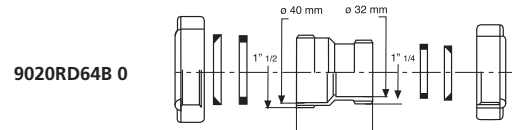

# Passepartout®

Codice / Code	Descrizione / Description	Euro	Conf./Pack
9010AF44B 0	Femmina 1" - ø 26 mm, per femmina 1" - ø 26 mm Female 1" - ø 26 mm to female 1" - ø 26 mm		50
9010AF54B 0	Femmina 1"1/4 - ø 32 mm, per femmina 1"1/4 - ø 32 mm Female 1"1/4 - ø 32 mm to female 1"1/4 - ø 32 mm		50
9010AF64B 0	Femmina 1"1/2 - ø 40 mm, per femmina 1"1/2 - ø 40 mm Female 1"1/2 - ø 40 mm to female 1"1/2 - ø 40 mm		50

Passepartout®  
femmina - femmina ridotto  
Passepartout®  
female - reduced female

**Materiale:** polipropilene PP  
**Material:** polypropylene PP

**Colore:** bianco  
**Colour:** white

Codice / Code	Descrizione / Description	Euro	Conf./Pack
9020RD54B 0	Femmina 1"1/4 - ø 32 mm, per femmina ridotto 1" - ø 26 mm Female 1"1/4 - ø 32 mm, to reduced female 1" - ø 26 mm		50
9020RD64B 0	Femmina 1"1/2 - ø 40 mm, per femmina ridotto 1"1/4 - ø 32 mm Female 1"1/2 - ø 40 mm, to reduced female 1"1/4 - ø 32 mm		50
9020RD84B 0	Femmina 2" - ø 50 mm, per femmina ridotto 1"1/2 - ø 40 mm Female 2" - ø 50 mm, to reduced female 1"1/2 - ø 40 mm		50
9021RD84B 0	Femmina 2" - ø 50 mm, per femmina ridotto 1"1/4 - ø 32 mm Female 2" - ø 50 mm, to reduced female 1"1/4 - ø 32 mm		50