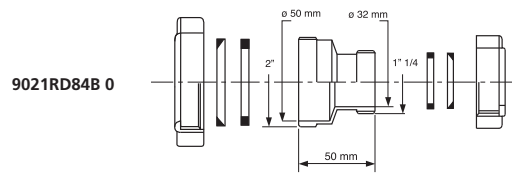

# Passepartout®

Codice / Code	Descrizione / Description	Euro	Conf./Pack
9010AF44B 0	Femmina 1" - ø 26 mm, per femmina 1" - ø 26 mm Female 1" - ø 26 mm to female 1" - ø 26 mm		50
9010AF54B 0	Femmina 1"1/4 - ø 32 mm, per femmina 1"1/4 - ø 32 mm Female 1"1/4 - ø 32 mm to female 1"1/4 - ø 32 mm		50
9010AF64B 0	Femmina 1"1/2 - ø 40 mm, per femmina 1"1/2 - ø 40 mm Female 1"1/2 - ø 40 mm to female 1"1/2 - ø 40 mm		50

Passepartout®  
femmina - femmina ridotto  
Passepartout®  
female - reduced female

**Materiale:** polipropilene PP  
**Material:** polypropylene PP

**Colore:** bianco  
**Colour:** white

Codice / Code	Descrizione / Description	Euro	Conf./Pack
9020RD54B 0	Femmina 1"1/4 - ø 32 mm, per femmina ridotto 1" - ø 26 mm Female 1"1/4 - ø 32 mm, to reduced female 1" - ø 26 mm		50
9020RD64B 0	Femmina 1"1/2 - ø 40 mm, per femmina ridotto 1"1/4 - ø 32 mm Female 1"1/2 - ø 40 mm, to reduced female 1"1/4 - ø 32 mm		50
9020RD84B 0	Femmina 2" - ø 50 mm, per femmina ridotto 1"1/2 - ø 40 mm Female 2" - ø 50 mm, to reduced female 1"1/2 - ø 40 mm		50
9021RD84B 0	Femmina 2" - ø 50 mm, per femmina ridotto 1"1/4 - ø 32 mm Female 2" - ø 50 mm, to reduced female 1"1/4 - ø 32 mm		50

Codice / Code	Descrizione / Description	Euro	Conf./Pack
9030AF44B 0	Femmina 1"1/4 - ø 32 mm, per attacco da 1" - ø 26 mm Female 1"1/4 - ø 32 mm, for connection 1" - ø 26 mm		50
9030AF54B 0	Femmina 1"1/2 - ø 40 mm, per attacco da 1"1/4 - ø 32 mm Female 1"1/2 - ø 40 mm, for connection 1"1/4		50
9030AF64B 0	Femmina 2" - ø 50 mm, per attacco da 1"1/2 - ø 40 mm Female 2" - ø 50 mm, for connection 1"1/2		50