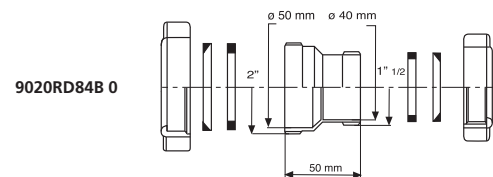

# Passepartout®

Codice / Code	Descrizione / Description	Euro	Conf./Pack
9010AF44B 0	Femmina 1" - ø 26 mm, per femmina 1" - ø 26 mm Female 1" - ø 26 mm to female 1" - ø 26 mm		50
9010AF54B 0	Femmina 1"1/4 - ø 32 mm, per femmina 1"1/4 - ø 32 mm Female 1"1/4 - ø 32 mm to female 1"1/4 - ø 32 mm		50
9010AF64B 0	Femmina 1"1/2 - ø 40 mm, per femmina 1"1/2 - ø 40 mm Female 1"1/2 - ø 40 mm to female 1"1/2 - ø 40 mm		50

Passepartout®  
femmina - femmina ridotto  
Passepartout®  
female - reduced female

**Materiale:** polipropilene PP  
**Material:** polypropylene PP

**Colore:** bianco  
**Colour:** white

Codice / Code	Descrizione / Description	Euro	Conf./Pack
9020RD54B 0	Femmina 1"1/4 - ø 32 mm, per femmina ridotto 1" - ø 26 mm Female 1"1/4 - ø 32 mm, to reduced female 1" - ø 26 mm		50
9020RD64B 0	Femmina 1"1/2 - ø 40 mm, per femmina ridotto 1"1/4 - ø 32 mm Female 1"1/2 - ø 40 mm, to reduced female 1"1/4 - ø 32 mm		50
9020RD84B 0	Femmina 2" - ø 50 mm, per femmina ridotto 1"1/2 - ø 40 mm Female 2" - ø 50 mm, to reduced female 1"1/2 - ø 40 mm		50
9021RD84B 0	Femmina 2" - ø 50 mm, per femmina ridotto 1"1/4 - ø 32 mm Female 2" - ø 50 mm, to reduced female 1"1/4 - ø 32 mm		50

Codice / Code	Descrizione / Description	Euro	Conf./Pack
9030AF44B 0	Femmina 1"1/4 - ø 32 mm, per attacco da 1" - ø 26 mm Female 1"1/4 - ø 32 mm, for connection 1" - ø 26 mm		50
9030AF54B 0	Femmina 1"1/2 - ø 40 mm, per attacco da 1"1/4 - ø 32 mm Female 1"1/2 - ø 40 mm, for connection 1"1/4		50
9030AF64B 0	Femmina 2" - ø 50 mm, per attacco da 1"1/2 - ø 40 mm Female 2" - ø 50 mm, for connection 1"1/2		50