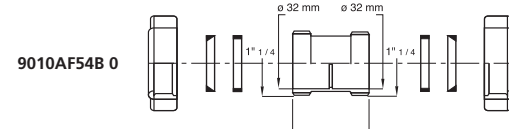

# Passepartout®

Codice / Code	Descrizione / Description	Euro	Conf./Pack
9010AF44B 0	Femmina 1" - ø 26 mm, per femmina 1" - ø 26 mm Female 1" - ø 26 mm to female 1" - ø 26 mm		50
9010AF54B 0	Femmina 1"1/4 - ø 32 mm, per femmina 1"1/4 - ø 32 mm Female 1"1/4 - ø 32 mm to female 1"1/4 - ø 32 mm		50
9010AF64B 0	Femmina 1"1/2 - ø 40 mm, per femmina 1"1/2 - ø 40 mm Female 1"1/2 - ø 40 mm to female 1"1/2 - ø 40 mm		50

Passepartout®  
femmina - femmina ridotto  
Passepartout®  
female - reduced female

**Materiale:** polipropilene PP  
**Material:** polypropylene PP

**Colore:** bianco  
**Colour:** white

Codice / Code	Descrizione / Description	Euro	Conf./Pack
9020RD54B 0	Femmina 1"1/4 - ø 32 mm, per femmina ridotto 1" - ø 26 mm Female 1"1/4 - ø 32 mm, to reduced female 1" - ø 26 mm		50
9020RD64B 0	Femmina 1"1/2 - ø 40 mm, per femmina ridotto 1"1/4 - ø 32 mm Female 1"1/2 - ø 40 mm, to reduced female 1"1/4 - ø 32 mm		50
9020RD84B 0	Femmina 2" - ø 50 mm, per femmina ridotto 1"1/2 - ø 40 mm Female 2" - ø 50 mm, to reduced female 1"1/2 - ø 40 mm		50
9021RD84B 0	Femmina 2" - ø 50 mm, per femmina ridotto 1"1/4 - ø 32 mm Female 2" - ø 50 mm, to reduced female 1"1/4 - ø 32 mm		50