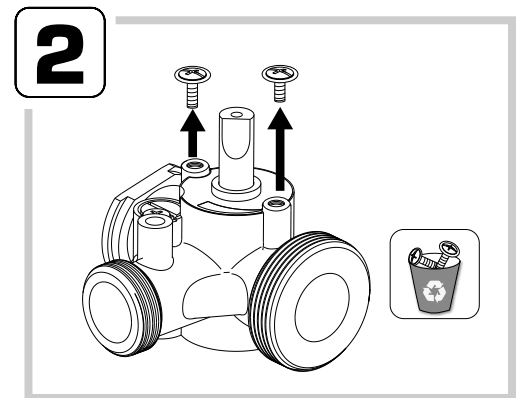

www.esbe.se

**ARA805 ADAPTER KIT
MEIBES**

NO.1 IN HYDRONIC SYSTEM CONTROL

Series ARA600
Series CRA110
Series CRB100

CE

5

6

7