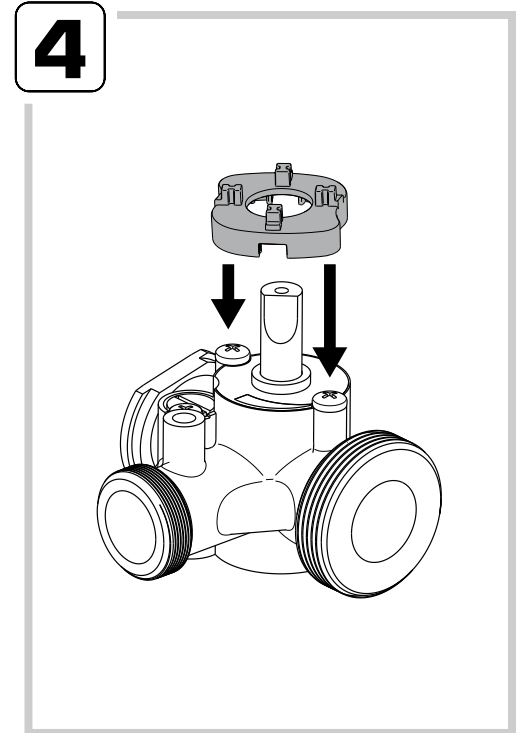

www.esbe.se

**ARA805 ADAPTER KIT
MEIBES**

NO.1 IN HYDRONIC SYSTEM CONTROL

Series ARA600
Series CRA110
Series CRB100

CE

5

6

7