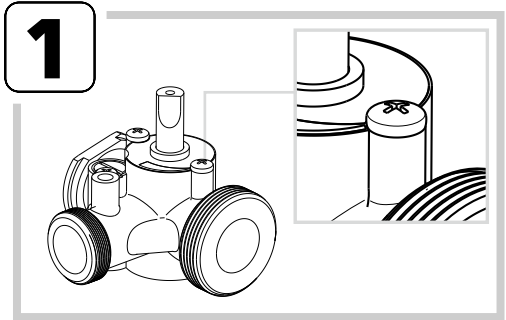

www.esbe.se

**ARA805 ADAPTER KIT
MEIBES**

NO.1 IN HYDRONIC SYSTEM CONTROL

Series ARA600
Series CRA110
Series CRB100

CE

5

6

7