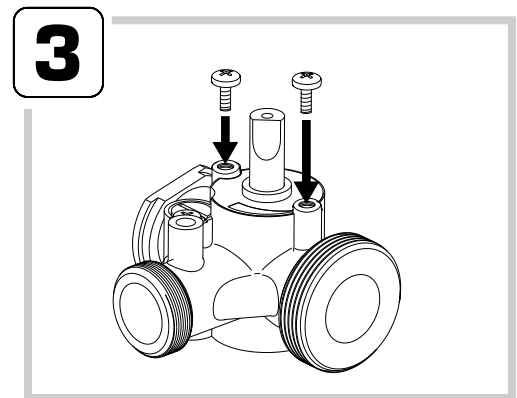

www.esbe.se

**ARA805 ADAPTER KIT
MEIBES**

NO.1 IN HYDRONIC SYSTEM CONTROL

Series ARA600
Series CRA110
Series CRB100

CE

5

6

7