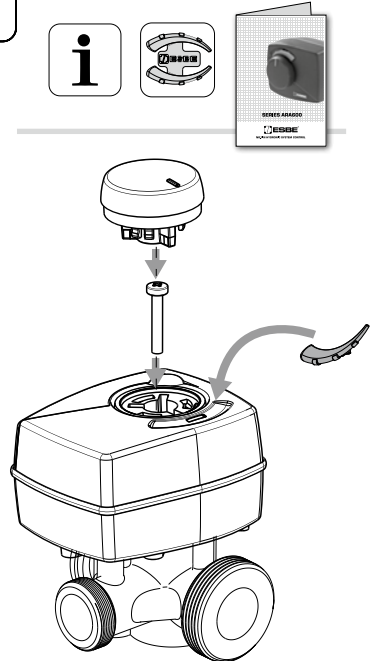

www.esbe.se

**ARA805 ADAPTER KIT
MEIBES**

NO.1 IN HYDRONIC SYSTEM CONTROL

Series ARA600
Series CRA110
Series CRB100

CE

5

6

7