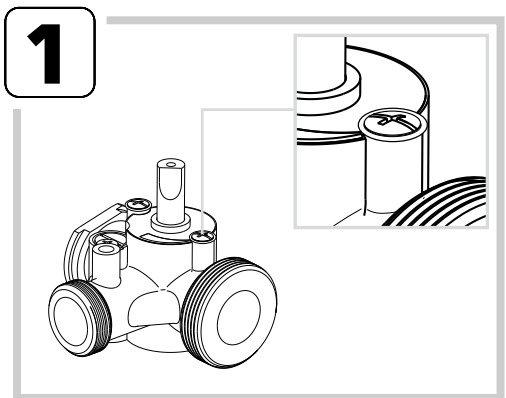

www.esbe.se

**ARA805 ADAPTER KIT
MEIBES**

NO.1 IN HYDRONIC SYSTEM CONTROL

Series ARA600
Series CRA110
Series CRB100

CE

5

6

7