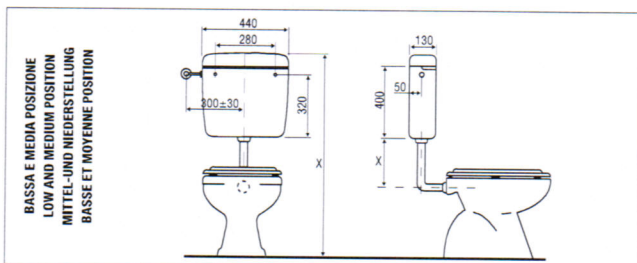

Precious lines

As with all the products designed by Valsir, once more in the case of the Corallo flush cistern, the core product is attentively cared for both during the production process and the finishing touches. Its geometrical lines are rendered more precious due to its essential design and make it a very elegant and discreet part of any bathroom furnishing (also available with pneumatic actuation).