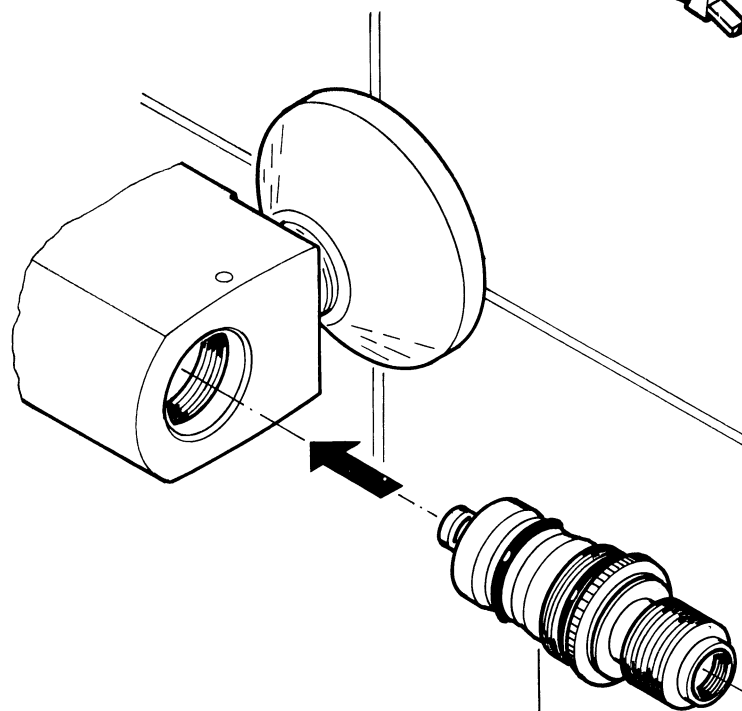

GROHE

WATER TECHNOLOGY

1.

2.

47 450