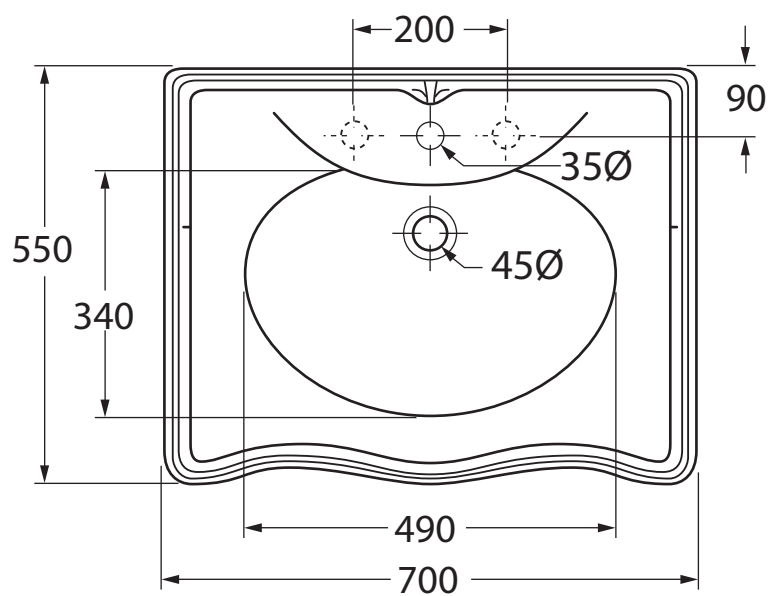

JUB 200

Lavabo cm 70 monoforo predisposto a tre fori
One-hole wash-basin 70 cm arranged for three-holes

Dimensioni/dimensions:70x55xH32,5
Peso/weight: 28,5 kg

JUB 300

Colonna
Podestal

Dimensioni/dimensions:27xH68 cm
Peso/weight: 12,5kg