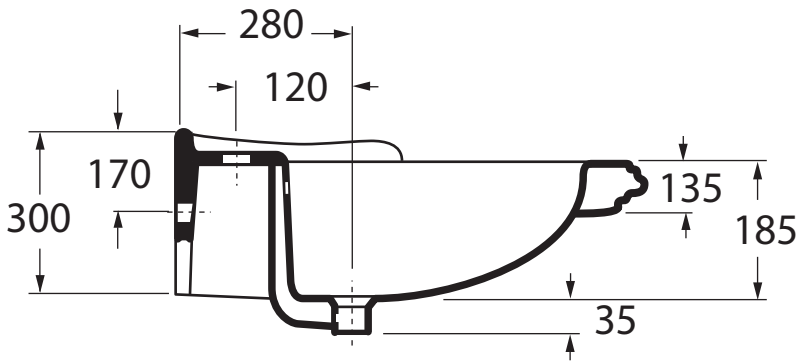

jub 110

Consolle 110 monoforo predisposta atre fori
One-hole console 110 cm arranged for three-holes

Dimensioni/dimensions: 110x62xH30 cm
Peso/weight:36 kg

*Solo mobile
*Only furniture