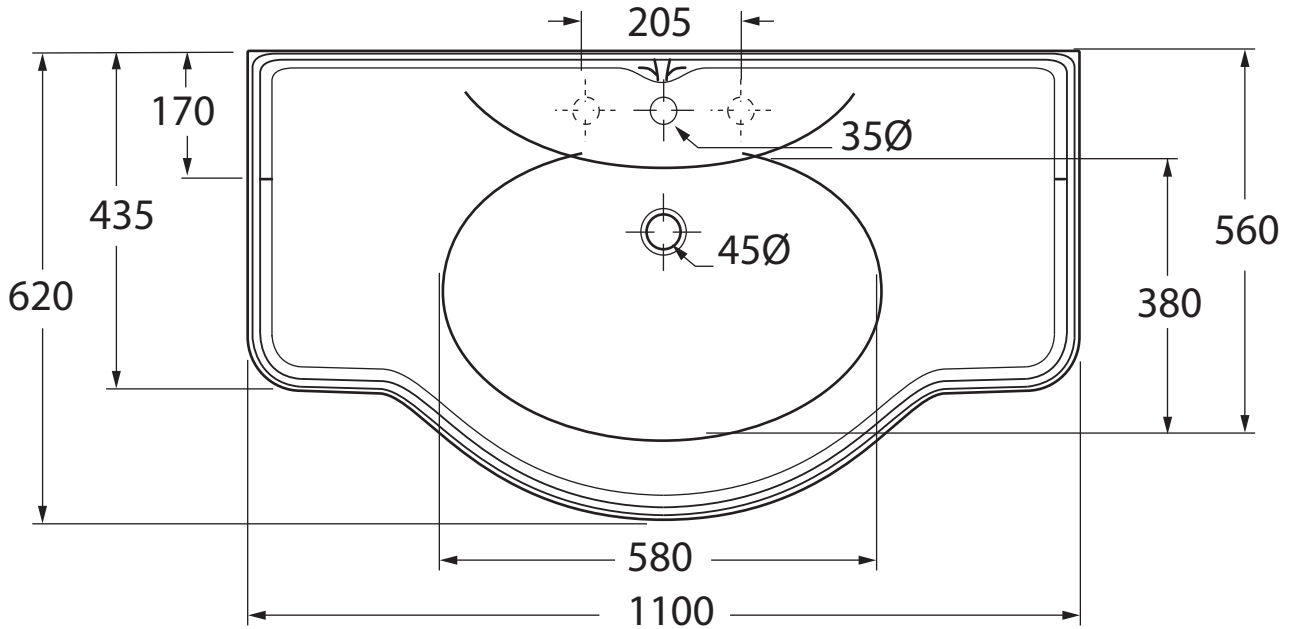

jub 110

Consolle 110 monoforo predisposta atre fori
One-hole console 110 cm arranged for three-holes

Dimensioni/dimensions: 110x62xH30 cm
Peso/weight:36 kg

*Solo mobile
*Only furniture