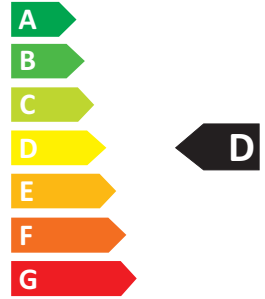

MCJ® LED Leuchtspiegel
www.mcj.pl EDORO
HWSM05/6080/WM

11.04
kWh/1000h

2019/2015